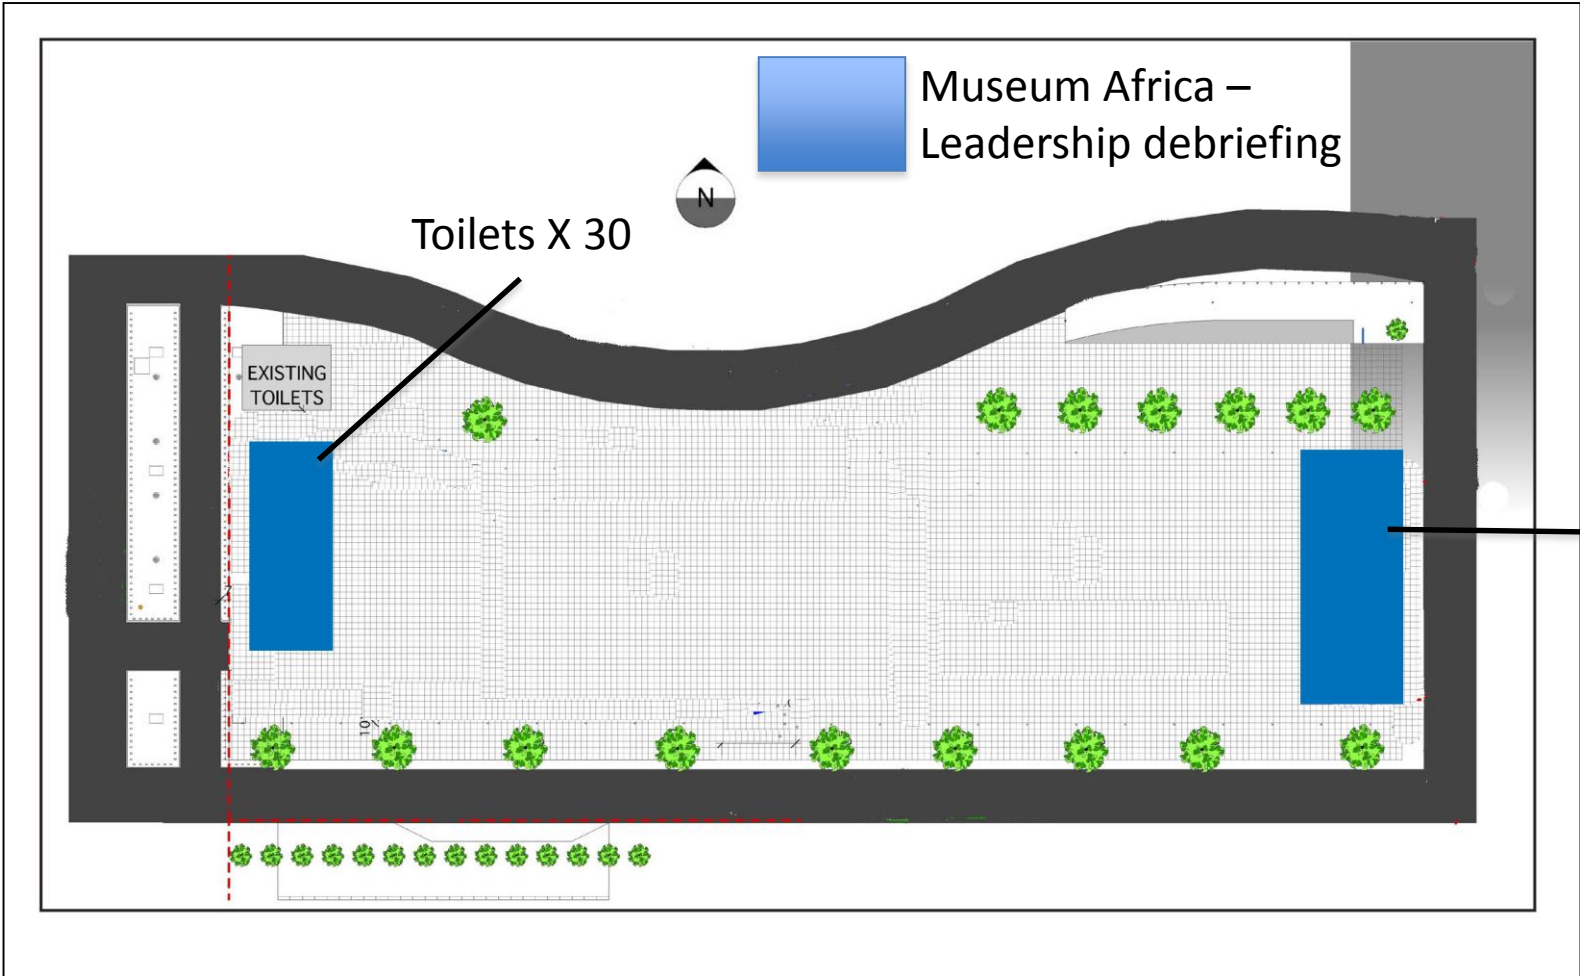

Length: 5 km walk

Route

Route

- **Start @ Pieter Roos Park, Corner Empire and Queen Street**
- Head east on Empire Rd
- Turn right onto Empire Rd
- Continue onto Bruce St
- Turn right onto Claim St
- Head south on Claim St
- Continue onto Mooi St
- Head north on Mooi St toward Commissioner St
- Turn right onto Commissioner St
- Turn right Pixley Ka Isaka Seme St
- Head north on Pixley Ka Isaka Seme
- Turn left onto Rahima Moosa
- **End @ Mary Fitzgerald Square**

Park

Mary Fitzgerald Square, Newtown

Bassline parking