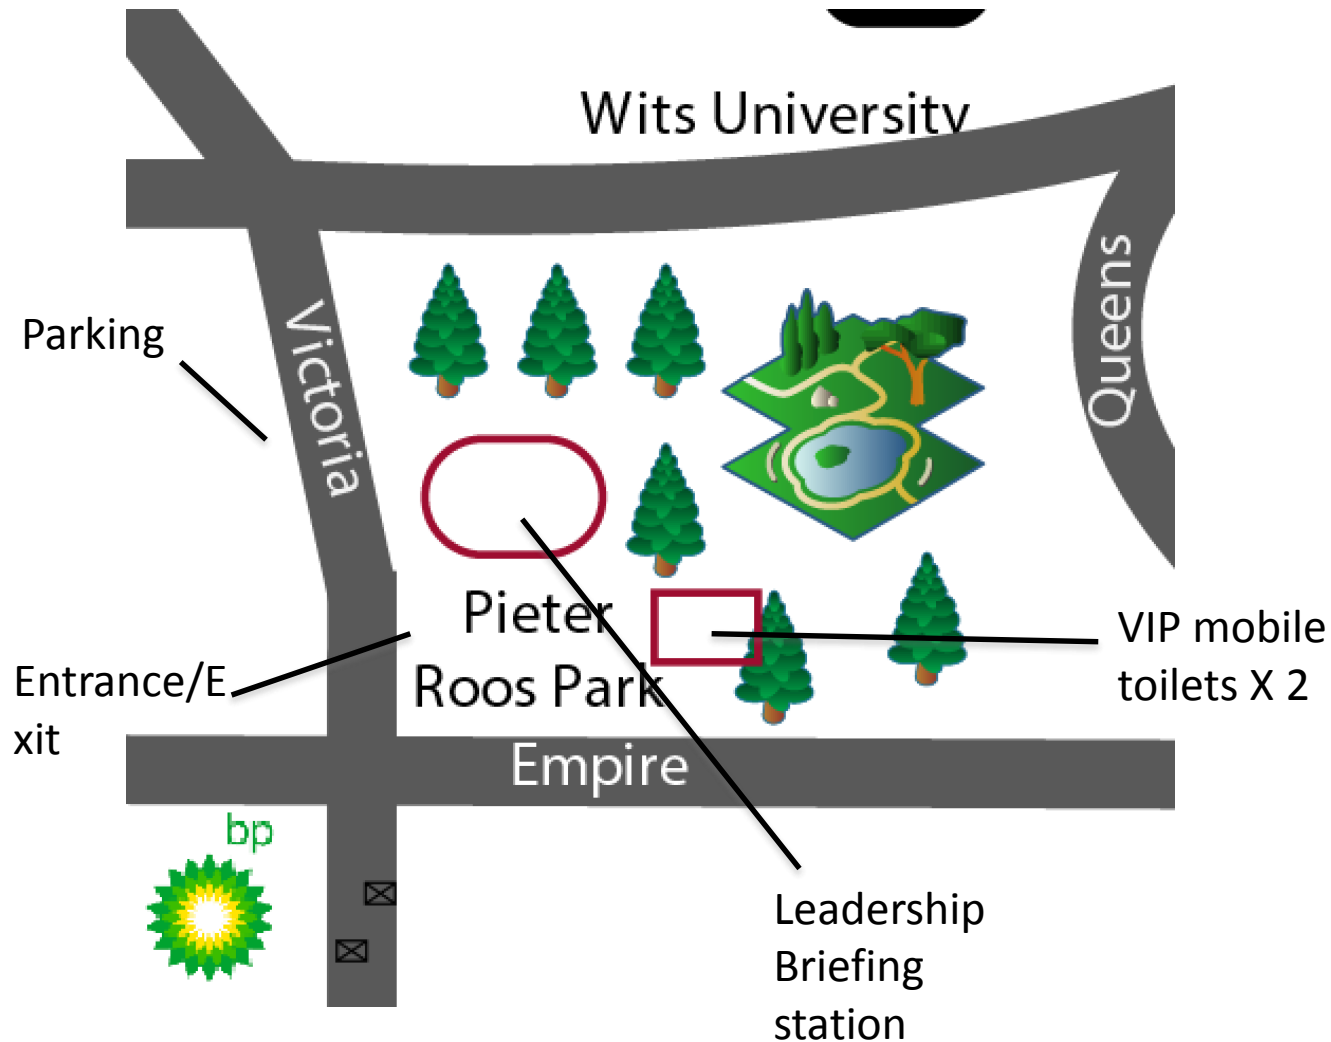

People's March Against Xenophobia

GAUTENG PROVINCE

OFFICE OF THE PREMIER
REPUBLIC OF SOUTH AFRICA

March details

Date: 23 April 2015

Time: 13H00

Venue: Start at Pieter Roos Park

Ends at Mary Fitzgerald Square

Length: 5 km walk

Route

Route

- **Start @ Pieter Roos Park, Corner Empire and Queen Street**
- Head east on Empire Rd
- Turn right onto Empire Rd
- Continue onto Bruce St
- Turn right onto Claim St
- Head south on Claim St
- Continue onto Mooi St
- Head north on Mooi St toward Commissioner St
- Turn right onto Commissioner St
- Turn right Pixley Ka Isaka Seme St
- Head north on Pixley Ka Isaka Seme
- Turn left onto Rahima Moosa
- **End @ Mary Fitzgerald Square**

Park

Mary Fitzgerald Square, Newtown

Bassline parking