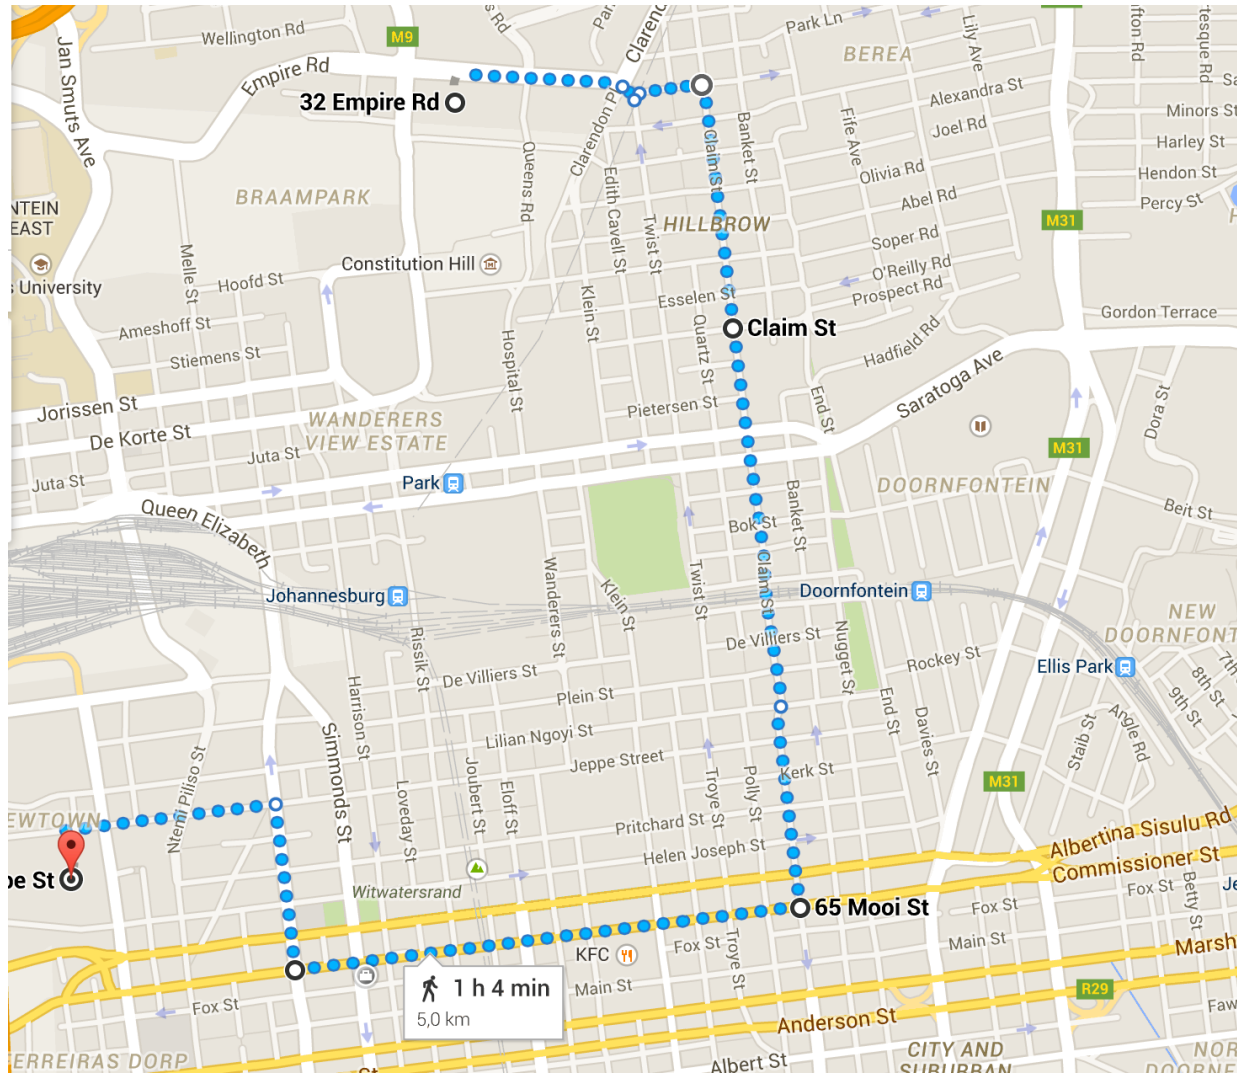

People's March Against Xenophobia

GAUTENG PROVINCE

OFFICE OF THE PREMIER
REPUBLIC OF SOUTH AFRICA

March details

Date: 23 April 2015

Time: 13H00

Venue: Start at Pieter Roos Park

Ends at Mary Fitzgerald Square

Length: 5 km walk

Route

Route

- **Start @ Pieter Roos Park, Corner Empire and Queen Street**
- Head east on Empire Rd
- Turn right onto Empire Rd
- Continue onto Bruce St
- Turn right onto Claim St
- Head south on Claim St
- Continue onto Mooi St
- Head north on Mooi St toward Commissioner St
- Turn right onto Commissioner St
- Turn right Pixley Ka Isaka Seme St
- Head north on Pixley Ka Isaka Seme
- Turn left onto Rahima Moosa
- **End @ Mary Fitzgerald Square**

Park

Mary Fitzgerald Square, Newtown

Bassline parking